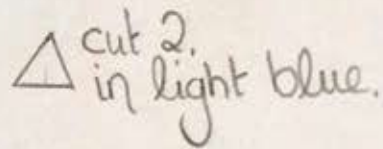

# BMO Scarf.

Face / Screen  
Cut 2, in cream.

for scale,  
this is  
1 inch. 

cut 2, in black.

 cut 2 in green

 cut 2 in royal blue

 cut 2 in red.