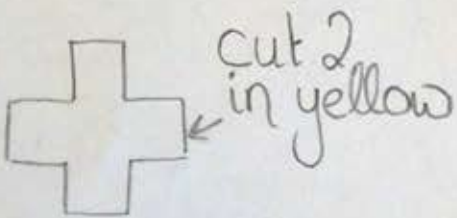

# BMO Scarf.

Face / Screen  
Cut 2, in cream.

for scale,  
this is  
1 inch. 

cut 2, in black.

 cut 2 in green

 cut 2 in royal blue

 cut 2 in red.